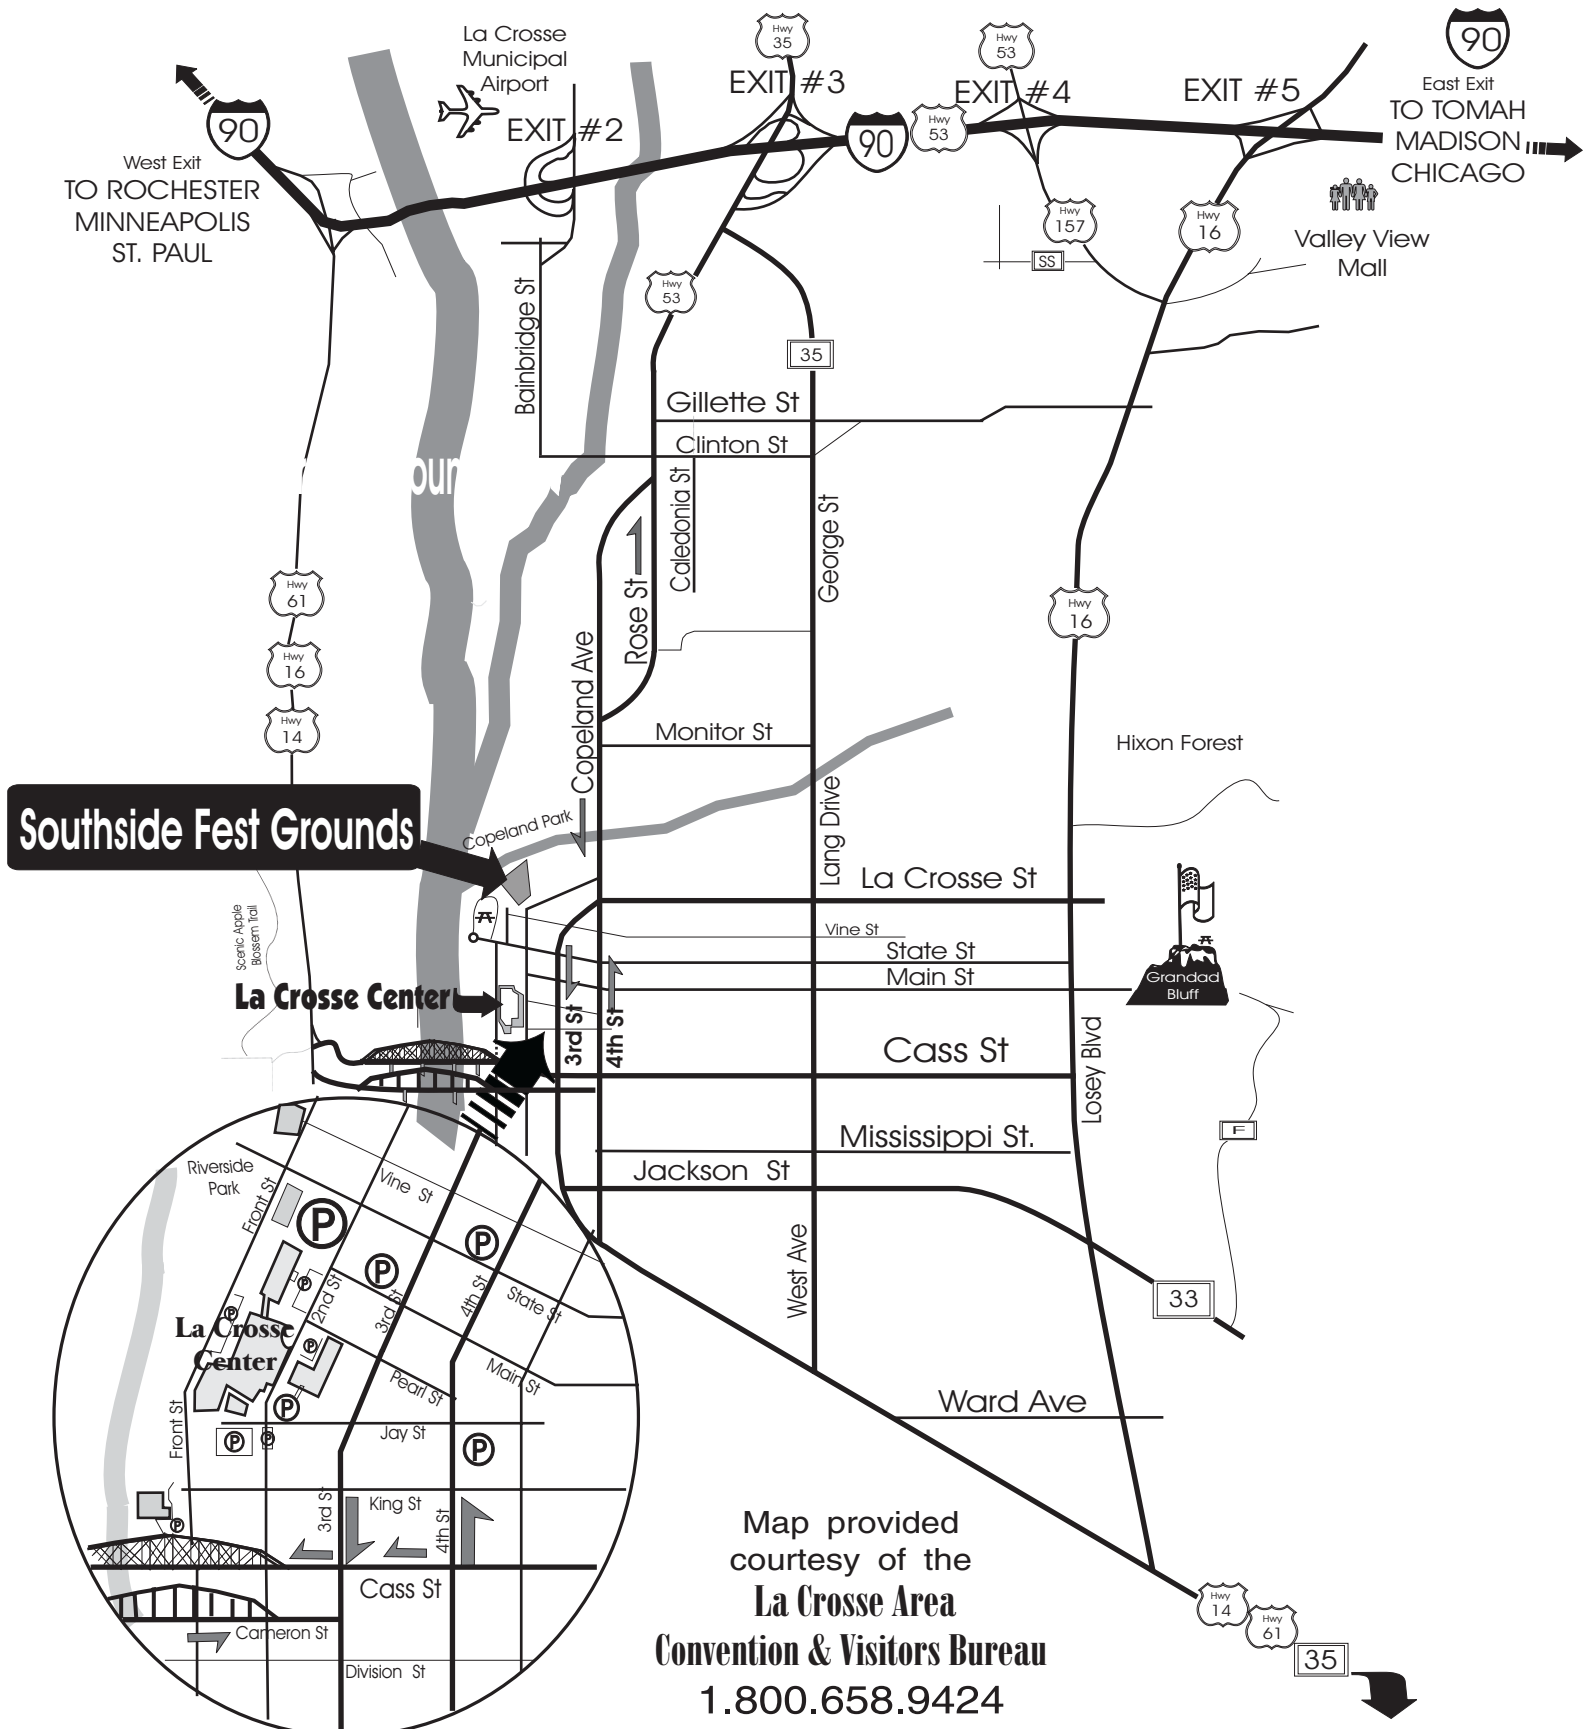

Irishfest-La Crosse

Map provided
courtesy of the
La Crosse Area
Convention & Visitors Bureau
1.800.658.9424